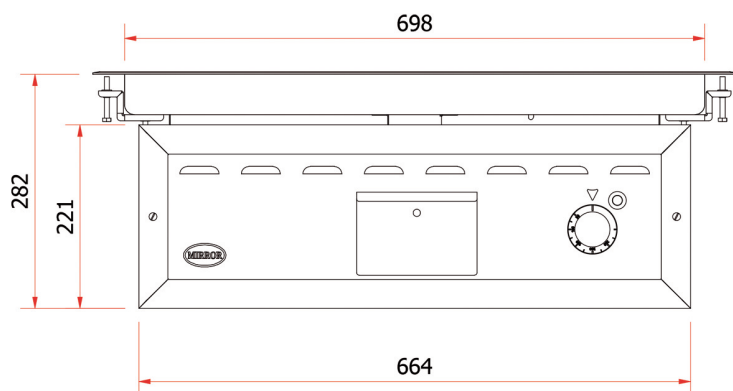

MIRRO

PLANCHA
Drop in

ME 60 DI

FEATURES

Power: 4 kW

- ✓ Temperature control up to 285°C
- ✓ Easy cleaning and maintenance
- ✓ Designed and manufactured in the EU

www.mirror.es

C/ Crom 57, Hospitalet de Llobregat 08907, Barcelona, España

Tel.: (+34) 336 87 30
Email: sales@mirror.es

Technical specifications

Voltage	220 / 415 V 3F+N
Freq.	50/60 Hz
Power	4 kW
Cooking area	600 x 400 mm
Max. Temperature	285 °C
Grease drawer	1 x 2 L

* ME60 DI

External dimensions and weight

Width	775 mm
Depth	631 mm (Min.)
High	282 mm
Weight	52 kg

www.mirror.es

C/ Crom 57, Hospitalet de Llobregat 08907, Barcelona, España

Tel.: (+34) 336 87 30

Email: sales@mirror.es