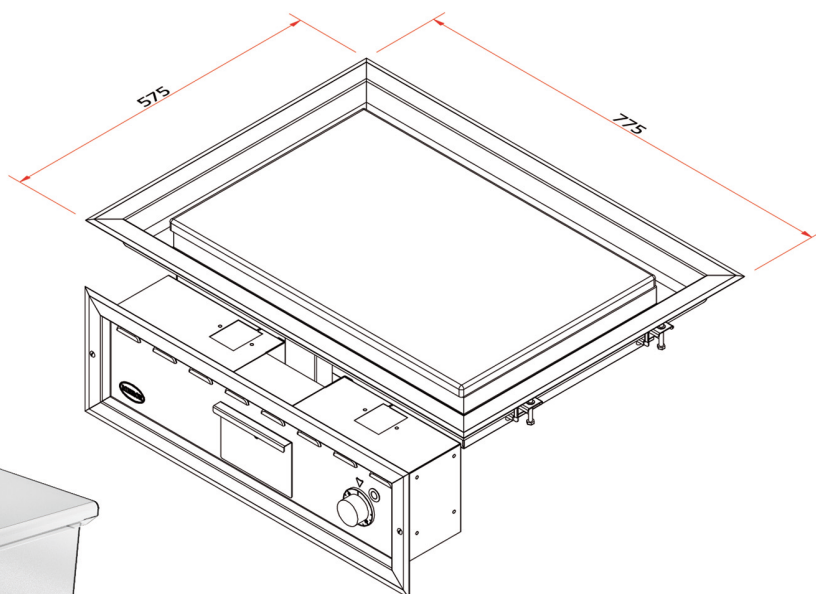

MIRRO

PLANCHA
Drop in

ME 60 DI

FEATURES

Power: 4 kW

- ✓ Temperature control up to 285°C
- ✓ Easy cleaning and maintenance
- ✓ Designed and manufactured in the EU

www.mirror.es

C/ Crom 57, Hospitalet de Llobregat 08907, Barcelona, España

Tel.: (+34) 336 87 30
Email: sales@mirror.es

Technical specifications

Voltage	220 / 415 V 3F+N
Freq.	50/60 Hz
Power	4 kW
Cooking area	600 x 400 mm
Max. Temperature	285 °C
Grease drawer	1 x 2 L

* ME60 DI

External dimensions and weight

Width	775 mm
Depth	631 mm (Min.)
High	282 mm
Weight	52 kg

www.mirror.es

C/ Crom 57, Hospitalet de Llobregat 08907, Barcelona, España

Tel.: (+34) 336 87 30

Email: sales@mirror.es