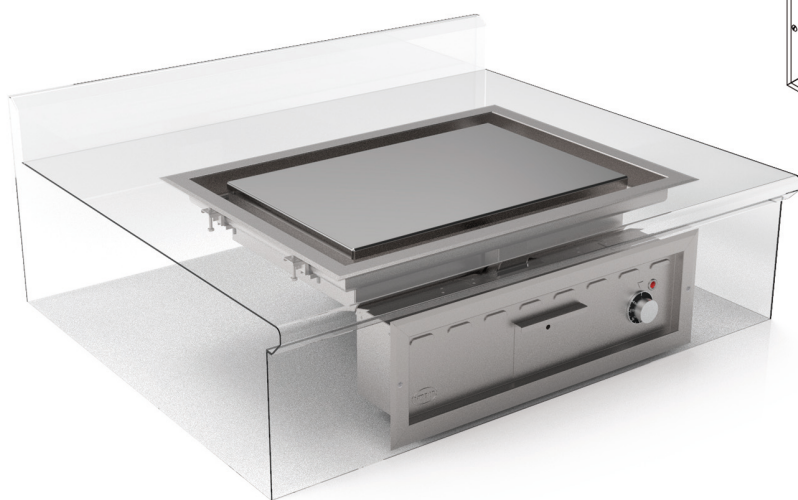

MIRRO

PLANCHA
Drop in

ME 60 DI

FEATURES

Power: 4 kW

- ✓ Temperature control up to 285°C
- ✓ Easy cleaning and maintenance
- ✓ Designed and manufactured in the EU

www.mirror.es

C/ Crom 57, Hospitalet de Llobregat 08907, Barcelona, España

Tel.: (+34) 336 87 30
Email: sales@mirror.es

Technical specifications

Voltage	220 / 415 V 3F+N
Freq.	50/60 Hz
Power	4 kW
Cooking area	600 x 400 mm
Max. Temperature	285 °C
Grease drawer	1 x 2 L

* ME60 DI

External dimensions and weight

Width	775 mm
Depth	631 mm (Min.)
High	282 mm
Weight	52 kg

www.mirror.es

C/ Crom 57, Hospitalet de Llobregat 08907, Barcelona, España

Tel.: (+34) 336 87 30

Email: sales@mirror.es