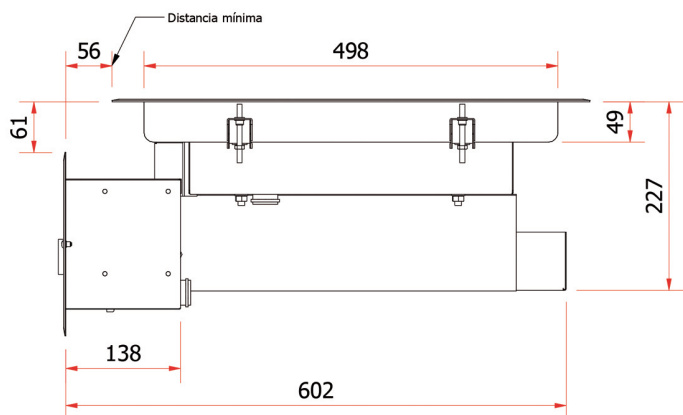

MIRRO

PLANCHA
Drop in

ME 60 DI

FEATURES

Power: 4 kW

- ✓ Temperature control up to 285°C
- ✓ Easy cleaning and maintenance
- ✓ Designed and manufactured in the EU

www.mirror.es

C/ Crom 57, Hospitalet de Llobregat 08907, Barcelona, España

Tel.: (+34) 336 87 30
Email: sales@mirror.es

Technical specifications

Voltage	220 / 415 V 3F+N
Freq.	50/60 Hz
Power	4 kW
Cooking area	600 x 400 mm
Max. Temperature	285 °C
Grease drawer	1 x 2 L

* ME60 DI

External dimensions and weight

Width	775 mm
Depth	631 mm (Min.)
High	282 mm
Weight	52 kg

www.mirror.es

C/ Crom 57, Hospitalet de Llobregat 08907, Barcelona, España

Tel.: (+34) 336 87 30

Email: sales@mirror.es